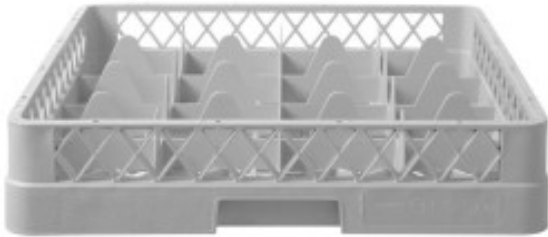

# Glass Rack - 16 Compartments

HN877043

## Product Features:

<b>Length (mm) :</b> 500	<b>Depth (mm) :</b> 500	<b>Height (mm) :</b> 104
<b>Weight (kg) :</b> 1.79	<b>Subject :</b> plastic	<b>Color :</b> grey
<b>Shape :</b> square	<b>Type of Plastic :</b> pp-polypropylene	<b>type-of-tableware :</b> glasses