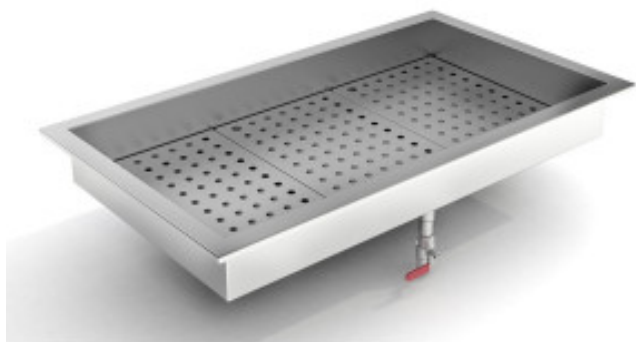

# Integrated Crushed Ice Bin Drop-In - 3/1

CB70132730

## Product Features:

Length (mm) : 1042

Depth (mm) : 590

Height (mm) : 170

Weight (kg) : 14

Integrated Group : no